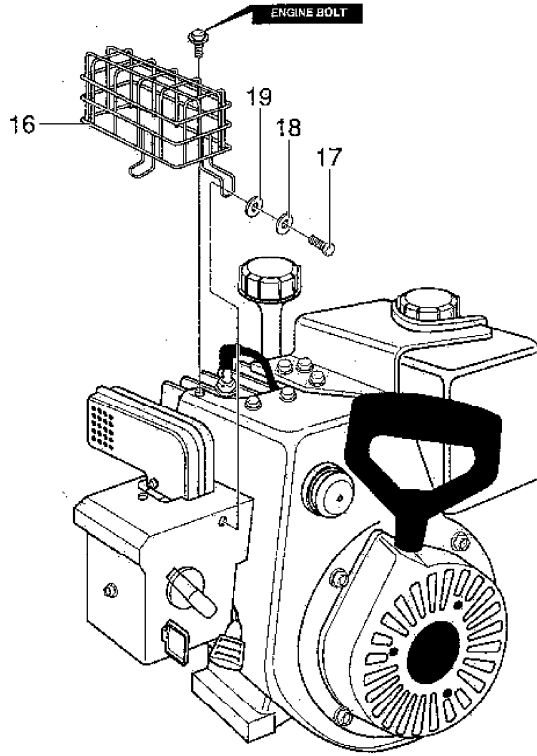

Snow Master

Snow Buster - Snow King

test

Section: SNOW MASTER SNOW BUSTER SNOW KING MUFFLER GUARD

| Pos. | Quantity | | Spare part No | Description | Kit | Notes | New |
|------|----------|------|---------------|--------------|---------------|-------|-----|
| | | 2824 | 2854 | 2841 | | | |
| 16 | | 1 | 1 | 1812-1385-01 | Muffler guard | | |
| 16 | 1 | | | 1812-1415-01 | Muffler guard | | |
| 17 | 2 | 2 | 2 | 1812-1386-01 | Screw | | |
| 18 | 2 | 2 | 2 | 1812-1388-01 | Washer | | |
| 19 | 2 | 2 | 2 | 1812-1387-01 | Flat washer | | |