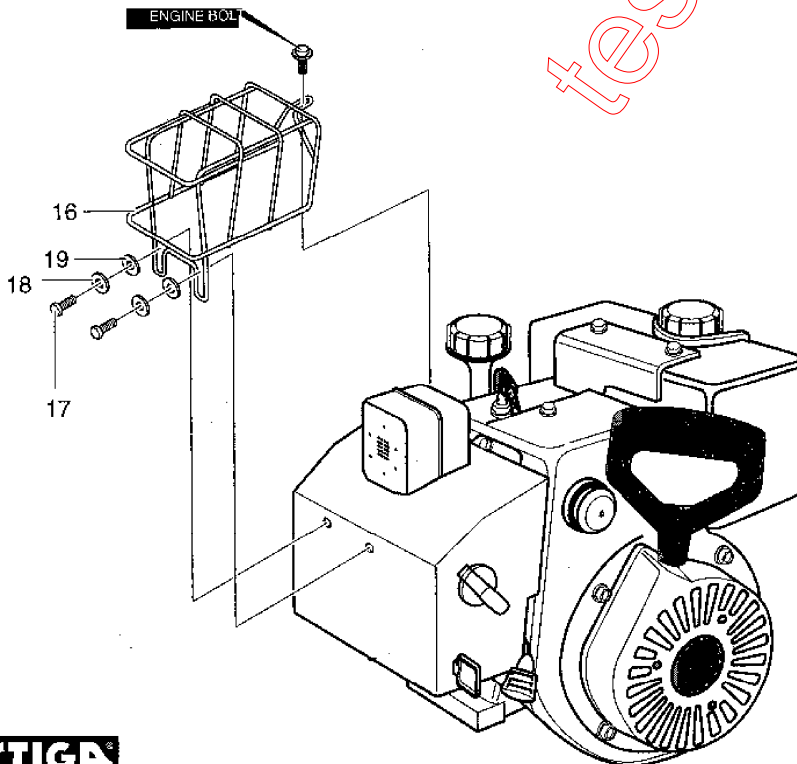

Snow Master

Snow Buster - Snow King

test

Section: SNOW MASTER SNOW BUSTER SNOW KING MUFFLER GUARD

| Pos. | Quantity | | Spare part No | Description | Kit | Notes | New |
|------|----------|------|---------------|--------------|---------------|-------|-----|
| | | 2824 | 2854 | 2841 | | | |
| 16 | | 1 | 1 | 1812-1385-01 | Muffler guard | | |
| 16 | 1 | | | 1812-1415-01 | Muffler guard | | |
| 17 | 2 | 2 | 2 | 1812-1386-01 | Screw | | |
| 18 | 2 | 2 | 2 | 1812-1388-01 | Washer | | |
| 19 | 2 | 2 | 2 | 1812-1387-01 | Flat washer | | |

test